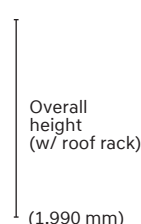

Wheel base 3.273 mm
Overall length 5.253 mm

Overall height (w/ roof rack)
(1.990 mm)

Wheel tread 1.732 mm
Overall width 1.997 mm

Engine : Common Rail Direct Injection (CRDi) - 2,2L
In-line 4 | DOHC
Power : 177 ps / 3.800 rpm
Torque : 430 Nm / 1.500-2.500 rpm
Fuel Tank capacity : 75L